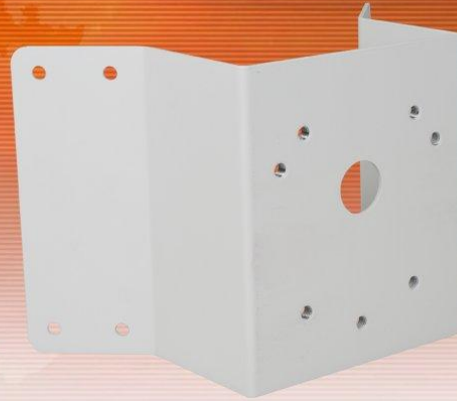

## Corner mount adapter NVB-SD6CA

### Features

- aluminium corner mount adapter for LUCA Series and IP speed dome cameras' wall mount bracket