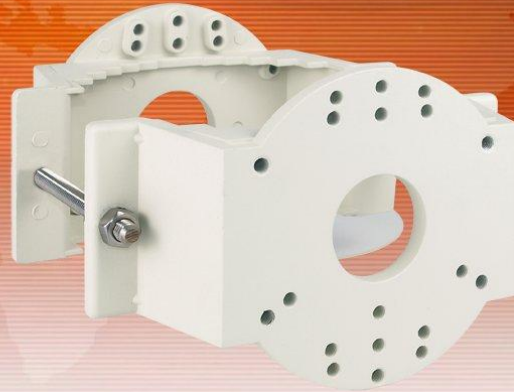

Pole mount adapter NVB-40PA

Features

- Pole mount aluminium adapter for NVB-SD40WB and NVB-40PWB/230 wall mount brackets (an additional NVB-40PWBA adapter-plate is required for NVB-40PWB/230 mount)